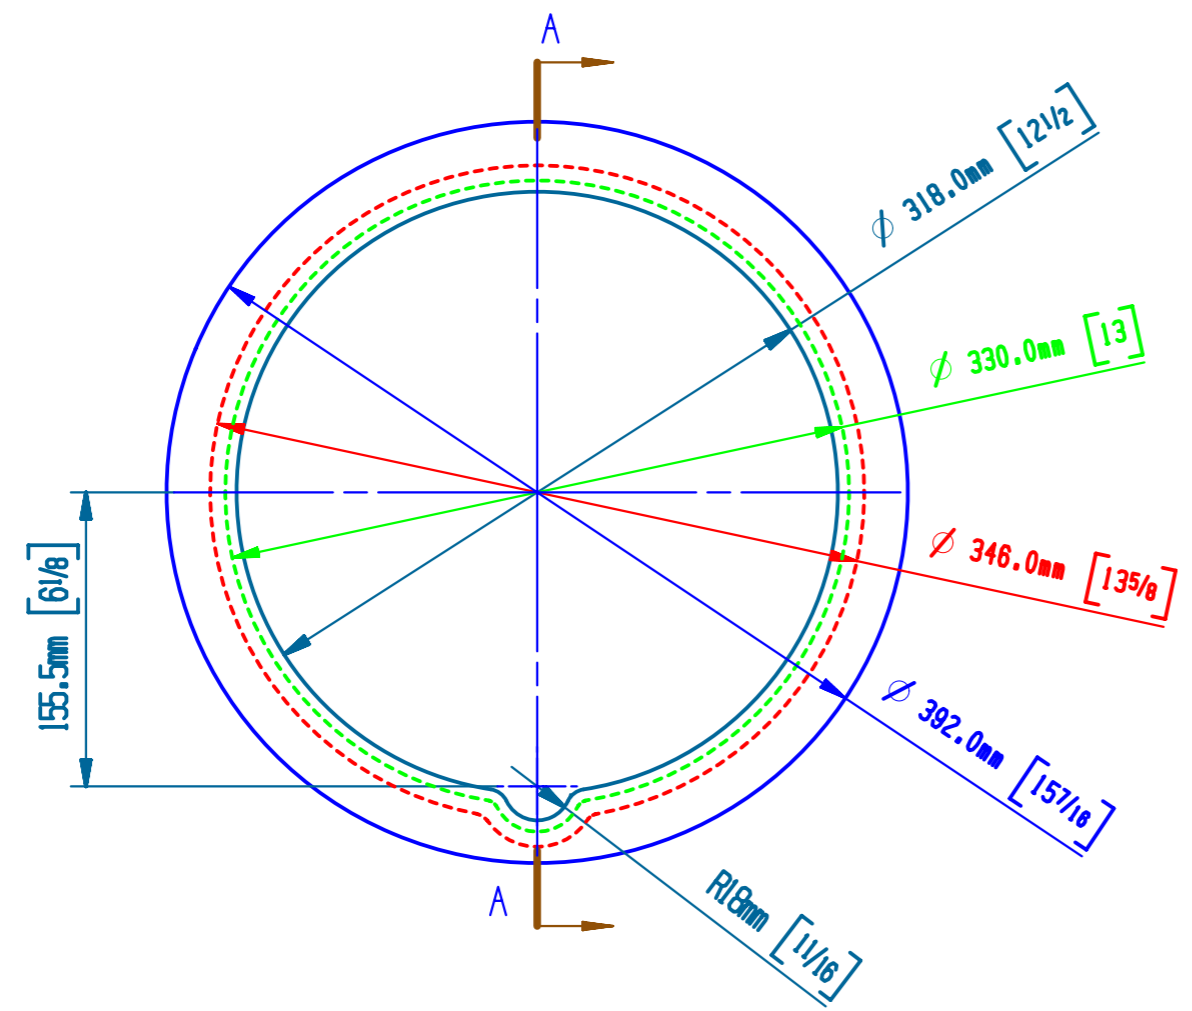

RevNo	Revision note	Date	Signature	Checked

SECTION A - A

Green Line (Min Cutout) : 13
 Red Line (Max cutout): 13-5/8
 Blue Line (Outside): 15-7/16

FILE NAME	Z:\Stainless steel ports\12RSS						
Designed by MWK	Checked by NFM	View 3th ANGLE	Unit mm		Material	Date 2012.12	Scale
Portlights Cut Out				GC-12RSS, 12RSE	Edition	Sheet	Of
NEW FOUND METALS CO., LTD.							