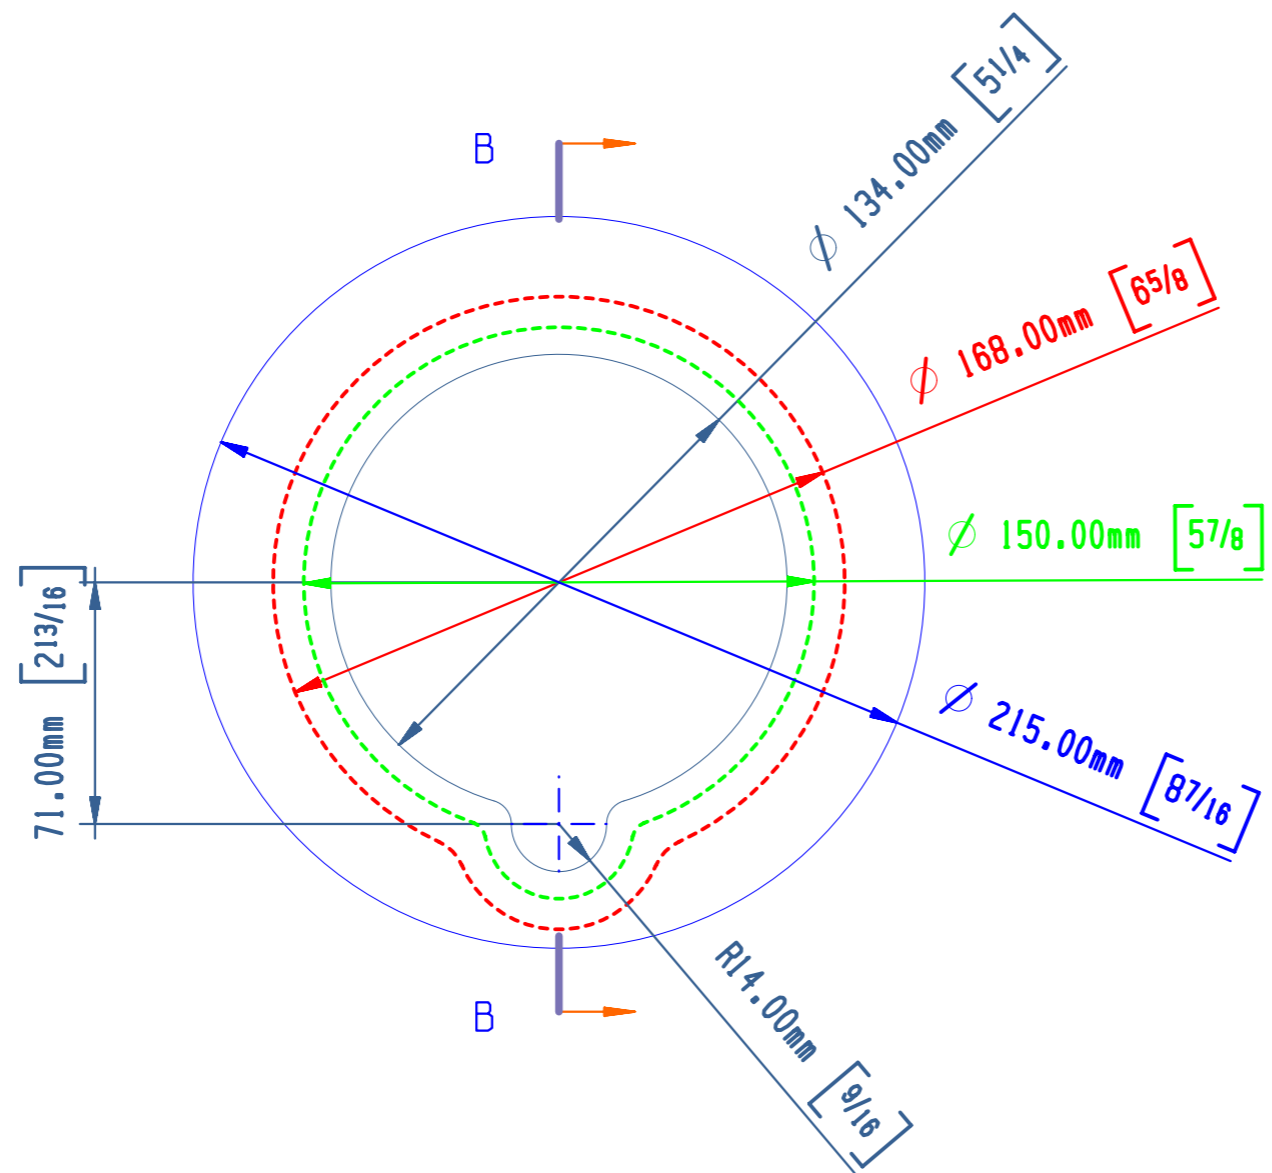

RevNo	Revision note	Date	Signature	Checked

SECTION B - B

Green Line (Min Cutout): 5-7/8  
 Red Line (Max cutout): 6-5/8  
 Blue Line (Outside): 8-7/16

FILE NAME	Z:\Stainless steel ports\5RSS						
Designed by	Checked by	View	Unit		Material	Date	Scale
MWK	NFM	3th ANGLE	mm		GC-5RSS, 5RSE	2012.12	
Portlights Cut Out				Edition	Sheet	Of	
NEW FOUND METALS CO., LTD.							