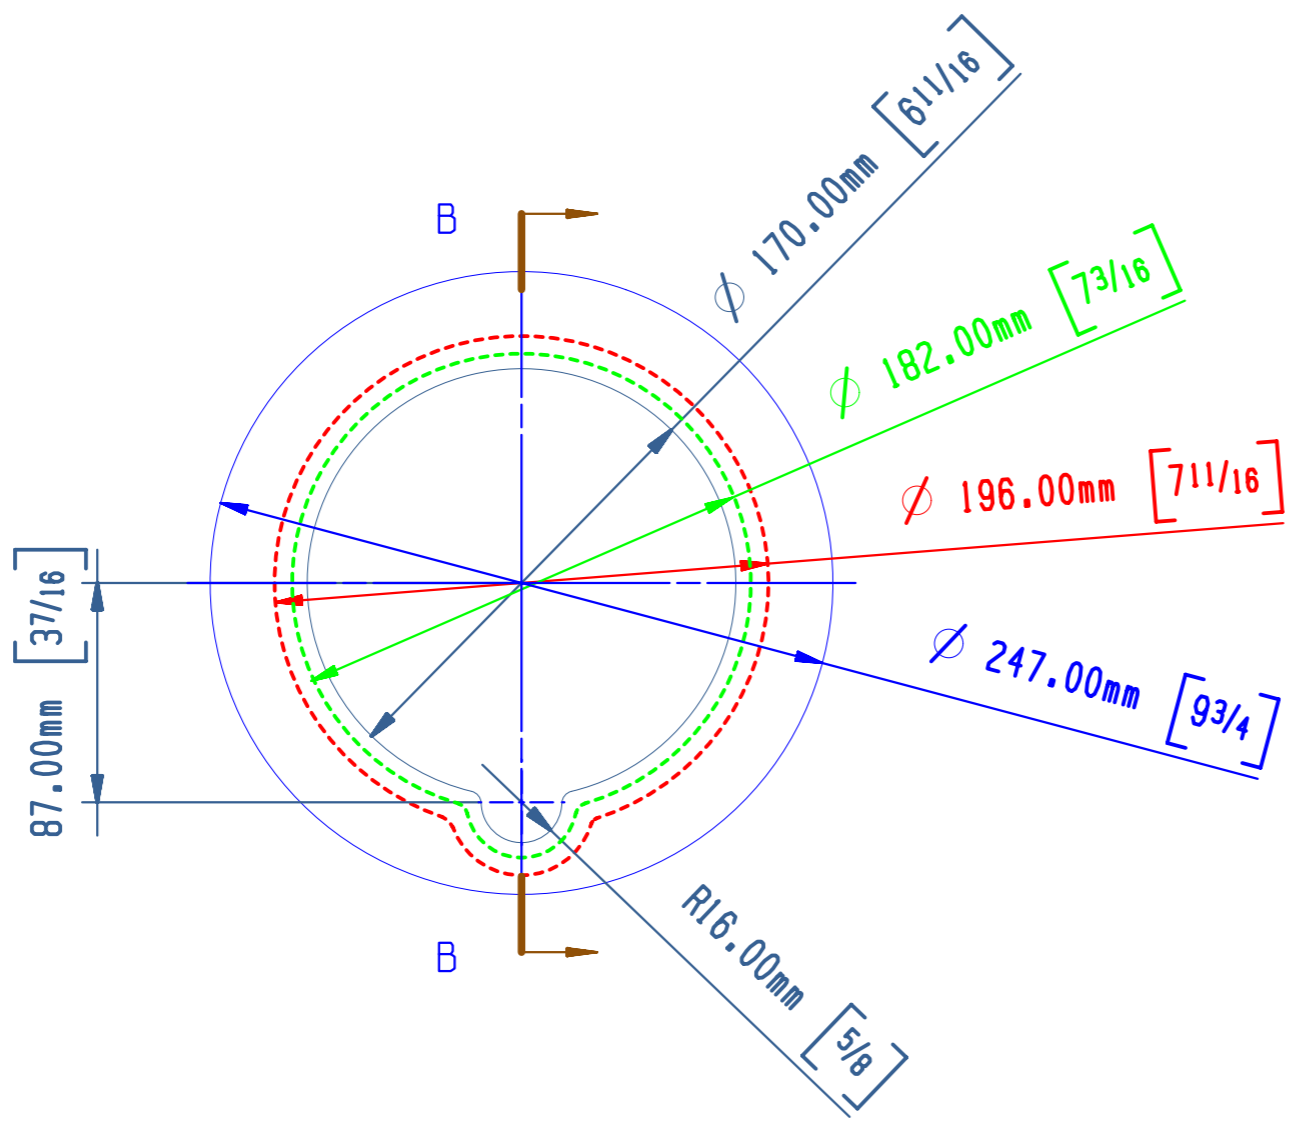

RevNo	Revision note	Date	Signature	Checked

SECTION B - B

Red Line (Max cutout): 7-11/16  
 Green Line (Min Cutout) : 7-3/16  
 Blue Line (Outside): 9-3/4

FILE NAME	Z:\Stainless steel ports\6RSS						
Designed by MWK	Checked by NFM	View 3th ANGLE	Unit mm		Material	Date 2012.12	Scale
Portlights Cut Out				GC-6RSS, 6RSE	Edition	Sheet	Of
				NEW FOUND METALS CO., LTD.			