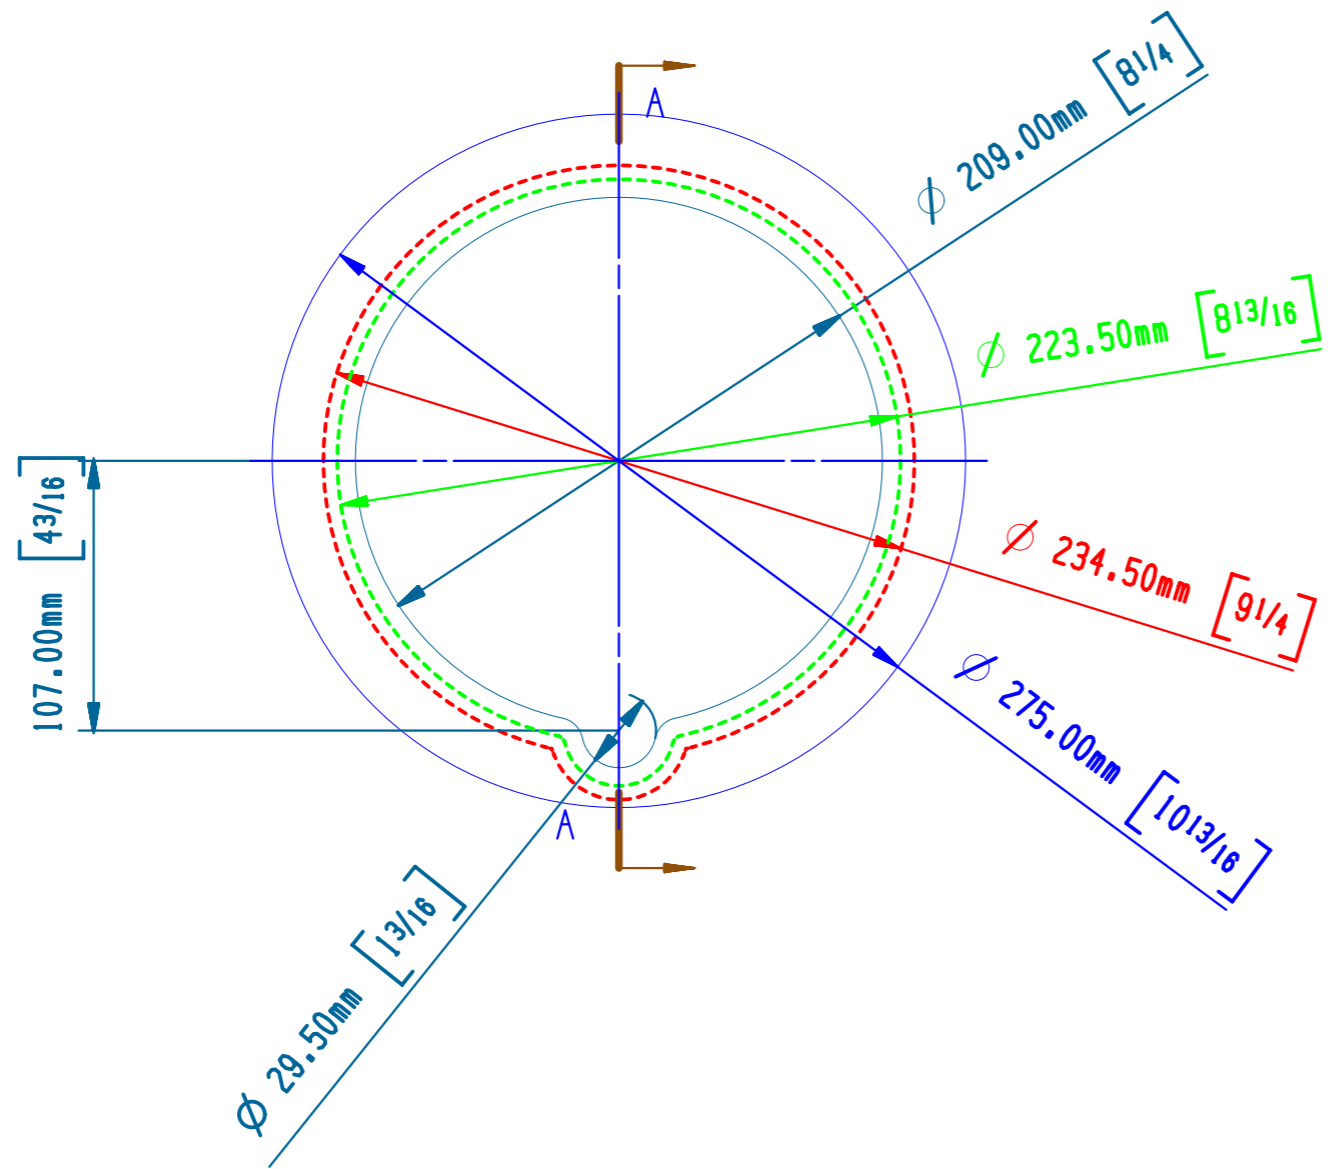

RevNo	Revision note	Date	Signature	Checked

SECTION A - A

Green Line (Min Cutout) : 8-13/16  
 Red Line (Max cutout): 9-1/4  
 Blue Line (Outside): 10-13/16

FILE NAME	8RB						
Designed by	Checked by	View	Unit		Material	Date	Scale
MWK	NFM	3th ANGLE	mm			2012.12	
Portlights Cut Out				TC-8RB	Edition	Sheet	Of
NEW FOUND METALS CO., LTD.							