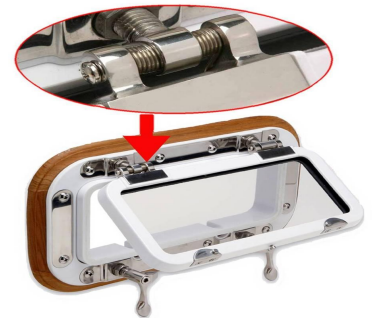

TRI-MATRIX PORTS

Lens	Min. Cutout	Max. Cutout	Overall
5x12	5-1/2 x 12-1/2	6-1/2 x 13-1/2	8 x 15
7x15	7-1/2 x 15-1/2	8-1/2 x 16-1/2	10-1/4 x
18-1/4			
8R	8-1/2 DIA	9-1/2 DIA	11"

5x15 Elliptical
 5x12 Oval & More
 See Website for Pictures
 & More Info!

5x12 Stainless
 Rectangular

Portlight Features
 Bolt-through construction
 Fully adjustable hinges &
 dogs
 Spring & Friction Hinges
 8 and 10mm tempered
 glass
 EPDM gaskets

12" Round Stainless
 & 5" Round Bronze